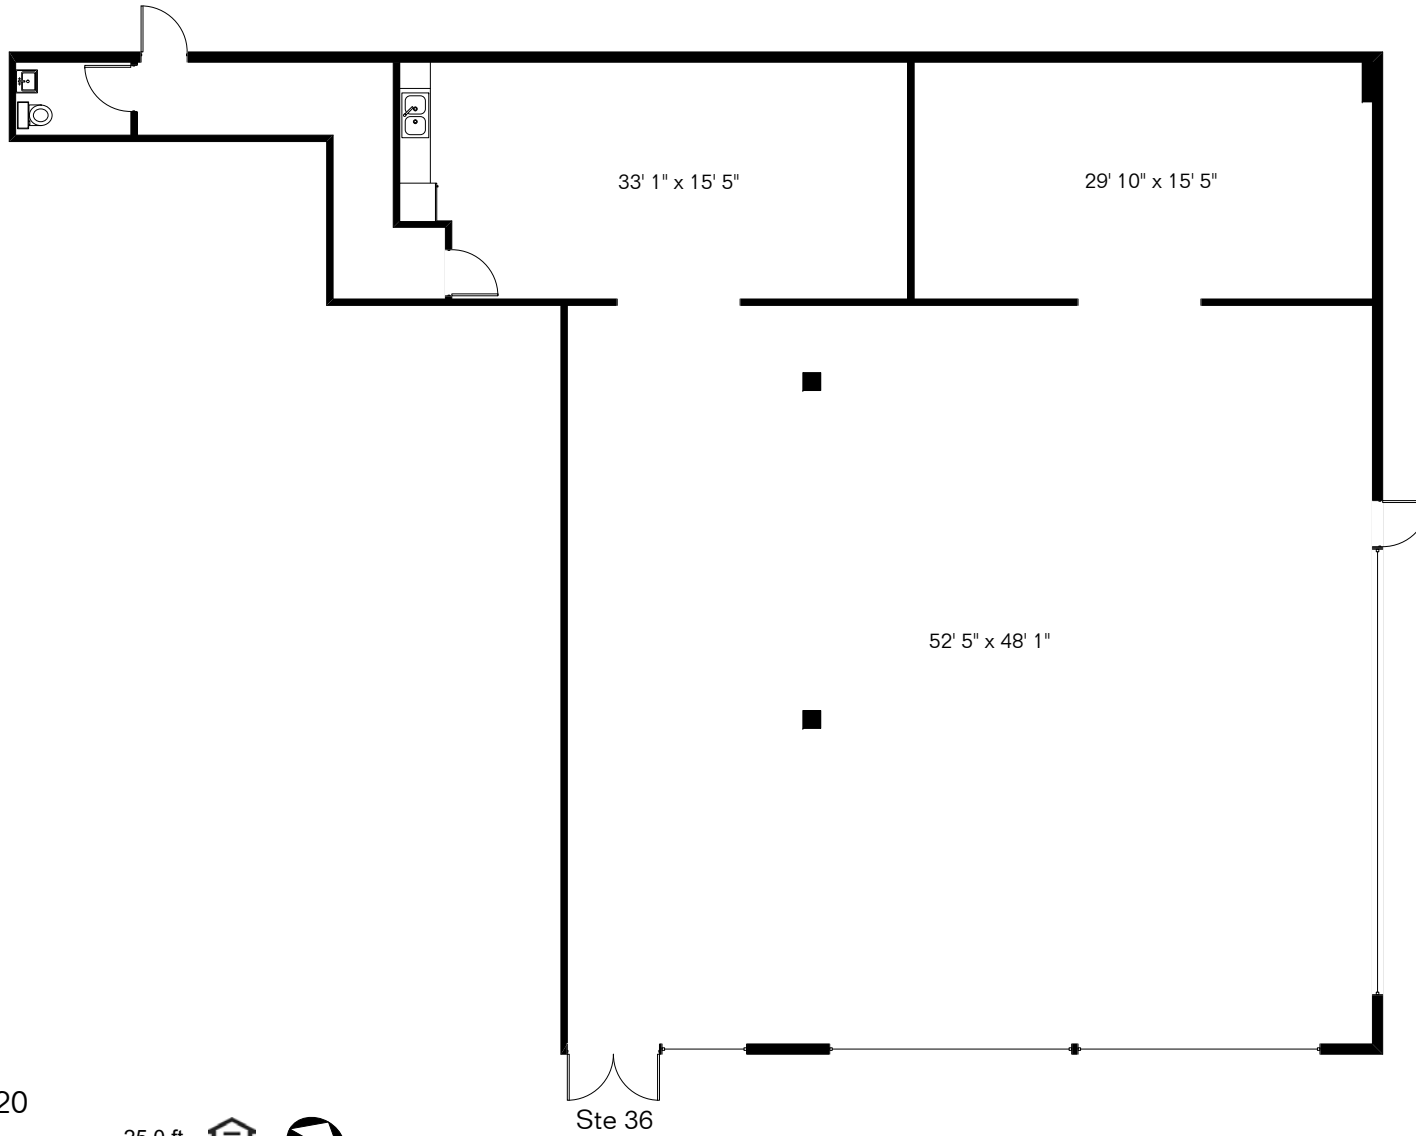

The square footages and room size information are deemed to be reliable but are not guaranteed and should be independently verified. This drawing is for marketing purposes only.

# 10050 W Bell Rd Ste 36

Site Visit June 2020

0.0 ft. 7.5 ft. 12.5 ft. 25.0 ft.

Copyright 2020 Floor Plans First! LLC  
All Rights Reserved.

Gross 3,816 Sq Ft